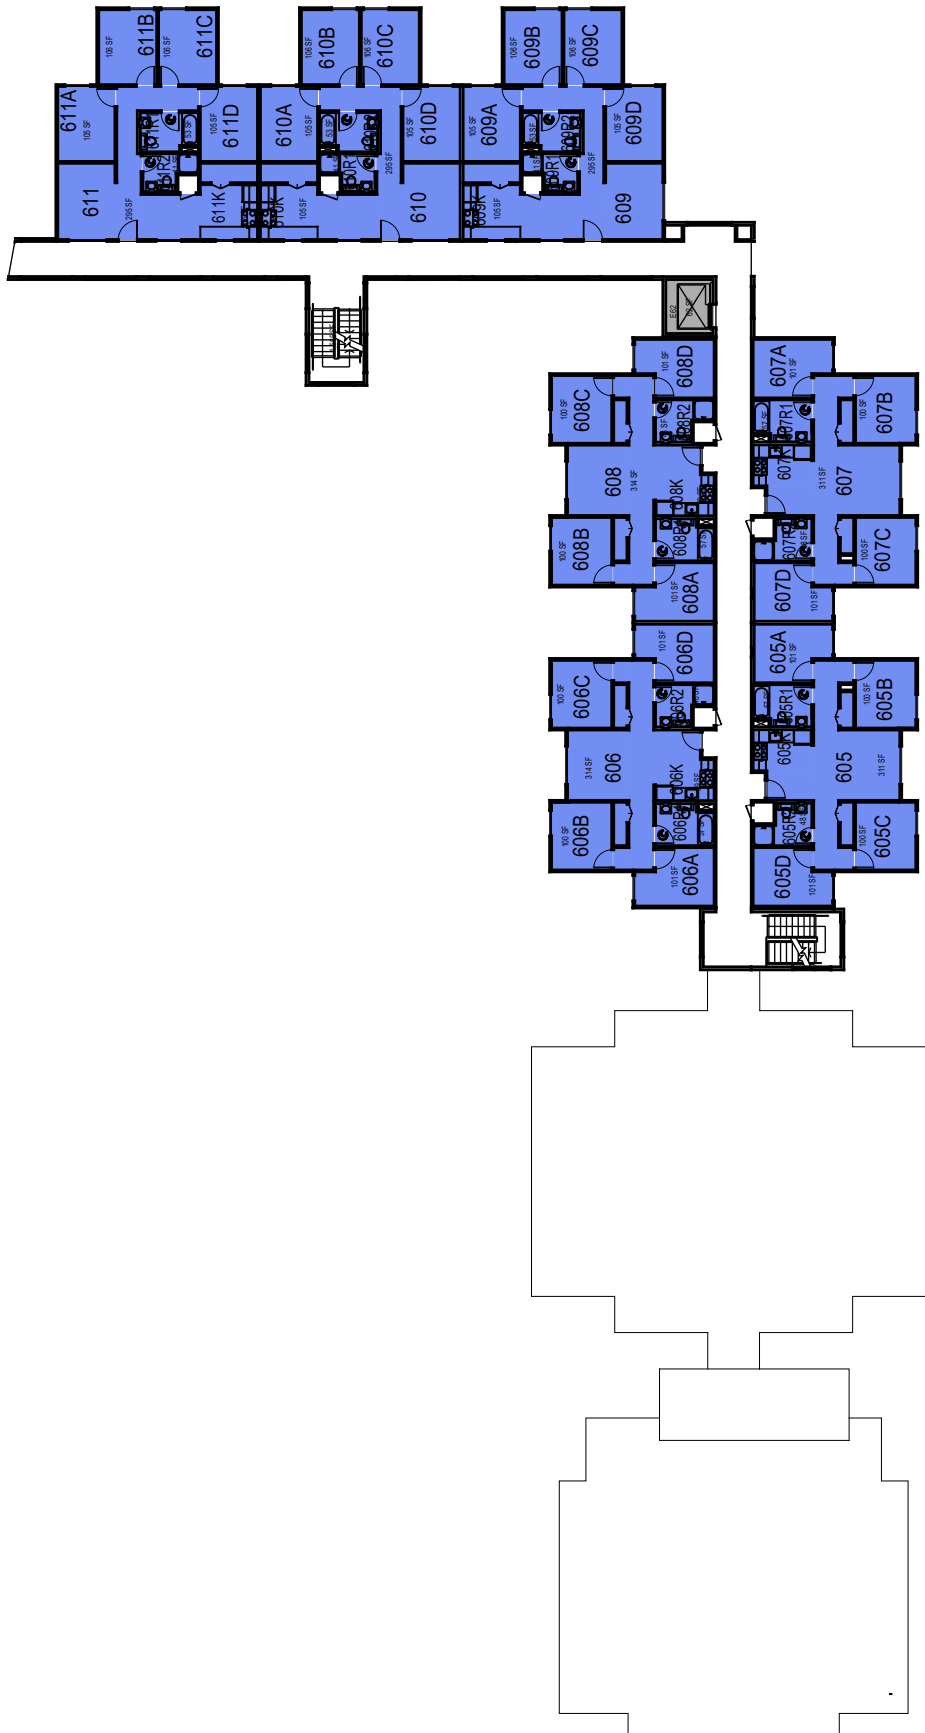

Room Use

March 2022

1" = 30'

Cerro Cabrillo

Level 4

FACILITIES MANAGEMENT AND DEVELOPMENT

Space Data http://afd.calpoly.edu/facilities/spacefacility/space_data.asp

000 UNASSIGN	400 STUDY	800 HEALTH
100 CLASS	500 SPECIAL	900 RESIDENTIAL
200 LAB	600 GENERAL	
300 OFFICE	700 SUPPORT	

March 2022

1" = 30'

Room Use

Cerro Cabrillo

Level 5

FACILITIES MANAGEMENT AND DEVELOPMENT

Space Data http://afd.calpoly.edu/facilities/spacefacility/space_data.asp

000 UNASSIGN	400 STUDY	800 HEALTH
100 CLASS	500 SPECIAL	900 RESIDENTIAL
200 LAB	600 GENERAL	
300 OFFICE	700 SUPPORT	

March 2022

1" = 30'

Room Use

Cerro Cabrillo

Level 6

FACILITIES MANAGEMENT AND DEVELOPMENT

Space Data http://afd.calpoly.edu/facilities/spacefacility/space_data.asp

000 UNASSIGN	400 STUDY	800 HEALTH
100 CLASS	500 SPECIAL	900 RESIDENTIAL
200 LAB	600 GENERAL	
300 OFFICE	700 SUPPORT	

March 2022

1" = 30'

Room Use