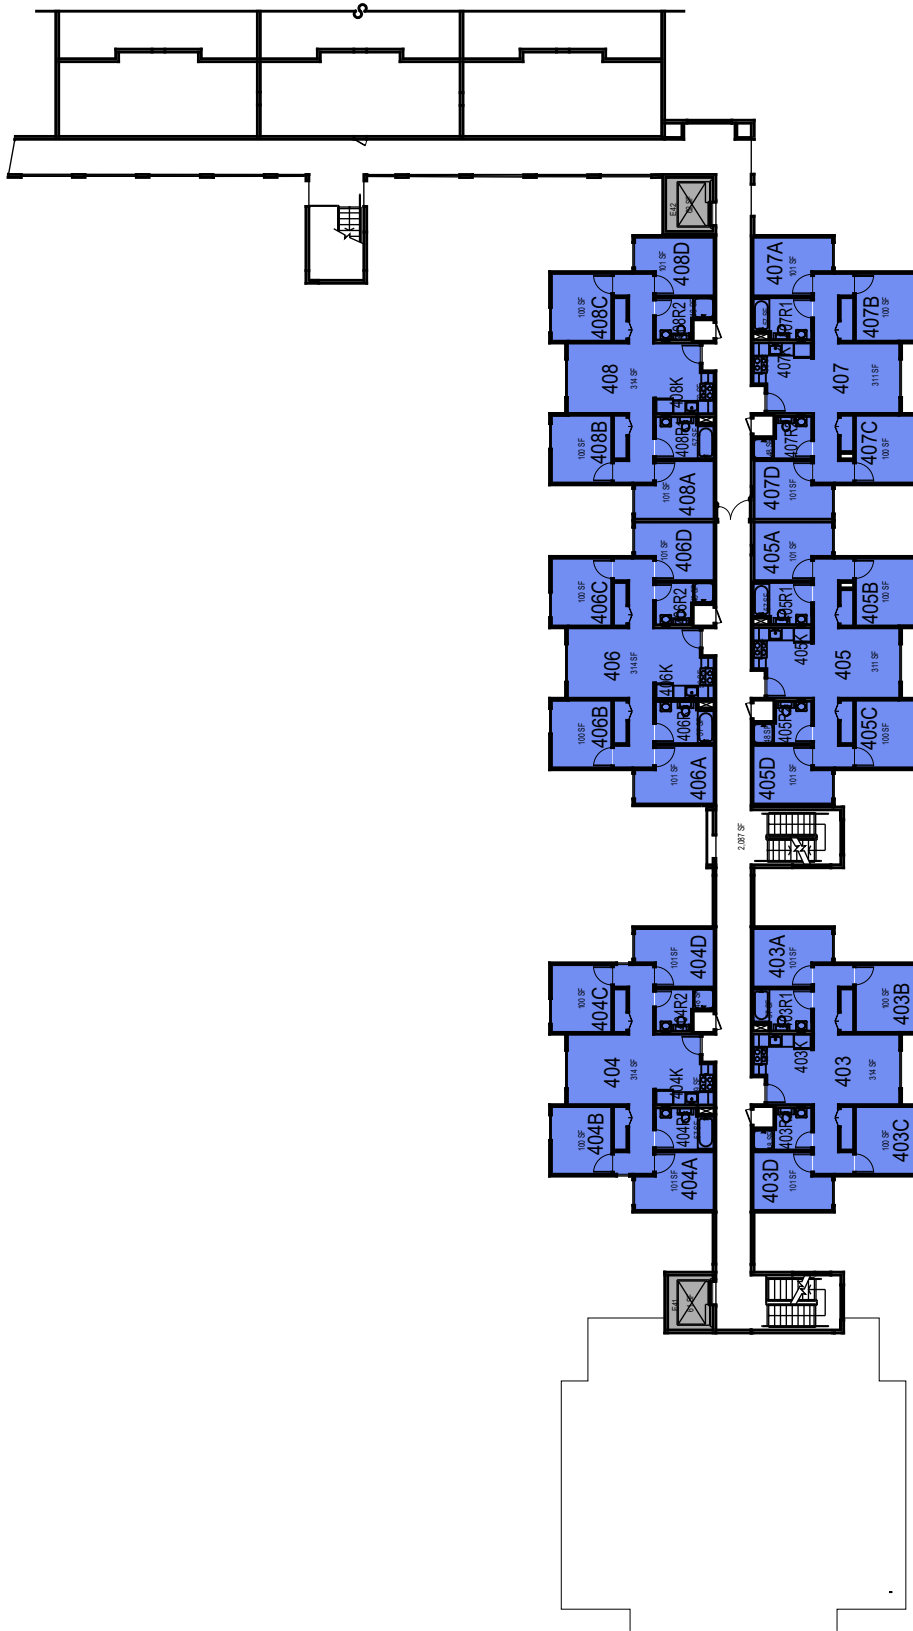

Room Use

March 2022

1" = 30'

Cerro Cabrillo

Level 2

FACILITIES MANAGEMENT AND DEVELOPMENT

Space Data http://afd.calpoly.edu/facilities/spacefacility/space_data.asp

000 UNASSIGN	400 STUDY	800 HEALTH
100 CLASS	500 SPECIAL	900 RESIDENTIAL
200 LAB	600 GENERAL	
300 OFFICE	700 SUPPORT	

March 2022

1" = 30'

Room Use

Cerro Cabrillo

Level 3

FACILITIES MANAGEMENT AND DEVELOPMENT

Space Data http://afd.calpoly.edu/facilities/spacefacility/space_data.asp

000 UNASSIGN	400 STUDY	800 HEALTH
100 CLASS	500 SPECIAL	900 RESIDENTIAL
200 LAB	600 GENERAL	
300 OFFICE	700 SUPPORT	

Room Use

March 2022

1" = 30'

Cerro Cabrillo

Level 4

FACILITIES MANAGEMENT AND DEVELOPMENT

Space Data http://afd.calpoly.edu/facilities/spacefacility/space_data.asp

000 UNASSIGN	400 STUDY	800 HEALTH
100 CLASS	500 SPECIAL	900 RESIDENTIAL
200 LAB	600 GENERAL	
300 OFFICE	700 SUPPORT	

March 2022

1" = 30'

Room Use

Cerro Cabrillo

Level 5

FACILITIES MANAGEMENT AND DEVELOPMENT

Space Data http://afd.calpoly.edu/facilities/spacefacility/space_data.asp

000 UNASSIGN	400 STUDY	800 HEALTH
100 CLASS	500 SPECIAL	900 RESIDENTIAL
200 LAB	600 GENERAL	
300 OFFICE	700 SUPPORT	