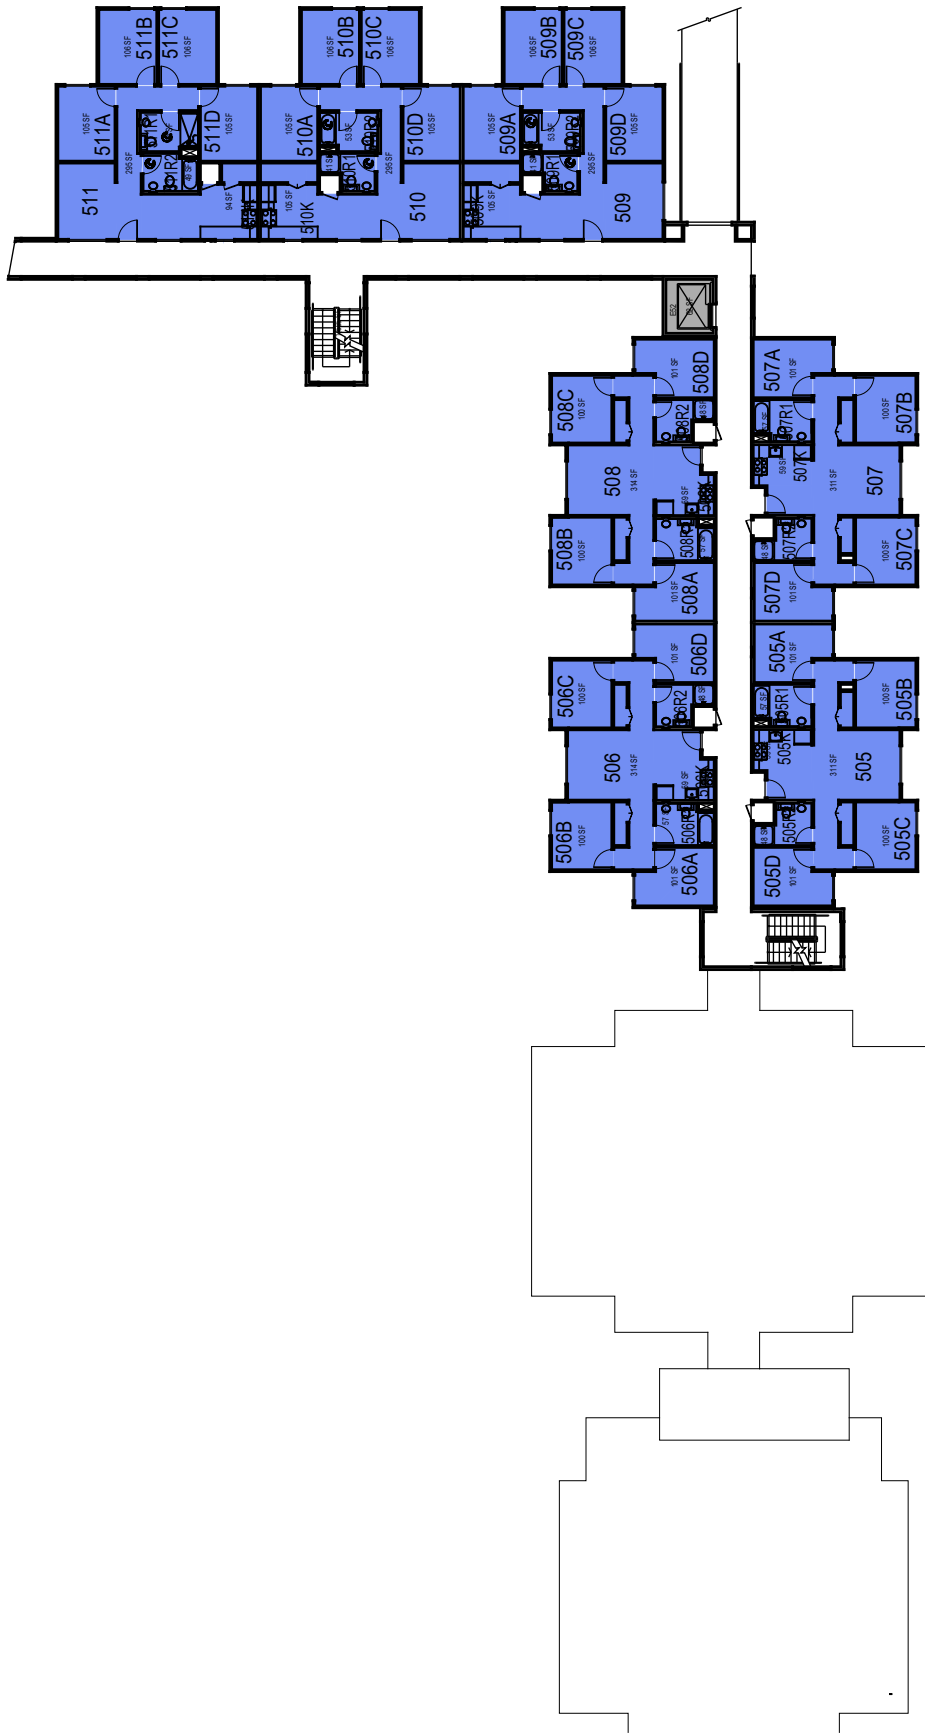

March 2022

1" = 30'

Room Use

Cerro Cabrillo

Level 3

FACILITIES MANAGEMENT AND DEVELOPMENT

Space Data http://afd.calpoly.edu/facilities/spacefacility/space_data.asp

000 UNASSIGN	400 STUDY	800 HEALTH
100 CLASS	500 SPECIAL	900 RESIDENTIAL
200 LAB	600 GENERAL	
300 OFFICE	700 SUPPORT	

Room Use

March 2022

1" = 30'

Cerro Cabrillo

Level 4

FACILITIES MANAGEMENT AND DEVELOPMENT

Space Data http://afd.calpoly.edu/facilities/spacefacility/space_data.asp

000 UNASSIGN	400 STUDY	800 HEALTH
100 CLASS	500 SPECIAL	900 RESIDENTIAL
200 LAB	600 GENERAL	
300 OFFICE	700 SUPPORT	

March 2022

1" = 30'

Room Use

Cerro Cabrillo

Level 5

FACILITIES MANAGEMENT AND DEVELOPMENT

Space Data http://afd.calpoly.edu/facilities/spacefacility/space_data.asp

000 UNASSIGN	400 STUDY	800 HEALTH
100 CLASS	500 SPECIAL	900 RESIDENTIAL
200 LAB	600 GENERAL	
300 OFFICE	700 SUPPORT	

March 2022

1" = 30'

Room Use