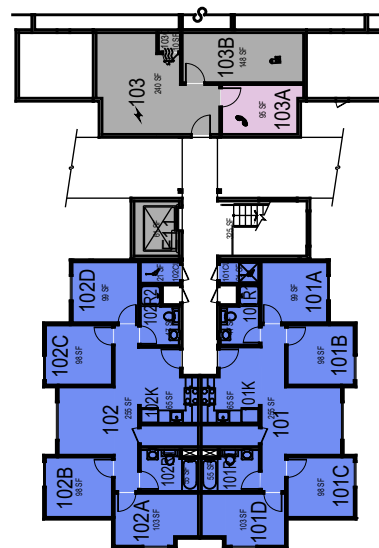

Cerro Cabrillo

Level 0

FACILITIES MANAGEMENT AND DEVELOPMENT

Space Data http://afd.calpoly.edu/facilities/spacefacility/space_data.asp

000 UNASSIGN	400 STUDY	800 HEALTH
100 CLASS	500 SPECIAL	900 RESIDENTIAL
200 LAB	600 GENERAL	
300 OFFICE	700 SUPPORT	

Room Use

March 2022

1" = 30'

Cerro Cabrillo

Level 1

FACILITIES MANAGEMENT AND DEVELOPMENT

Space Data http://afd.calpoly.edu/facilities/spacefacility/space_data.asp

000 UNASSIGN	400 STUDY	800 HEALTH
100 CLASS	500 SPECIAL	900 RESIDENTIAL
200 LAB	600 GENERAL	
300 OFFICE	700 SUPPORT	

Room Use

March 2022

1" = 30'

Cerro Cabrillo

Level 2

FACILITIES MANAGEMENT AND DEVELOPMENT

Space Data http://afd.calpoly.edu/facilities/spacefacility/space_data.asp

000 UNASSIGN	400 STUDY	800 HEALTH
100 CLASS	500 SPECIAL	900 RESIDENTIAL
200 LAB	600 GENERAL	
300 OFFICE	700 SUPPORT	

March 2022

1" = 30'

Room Use