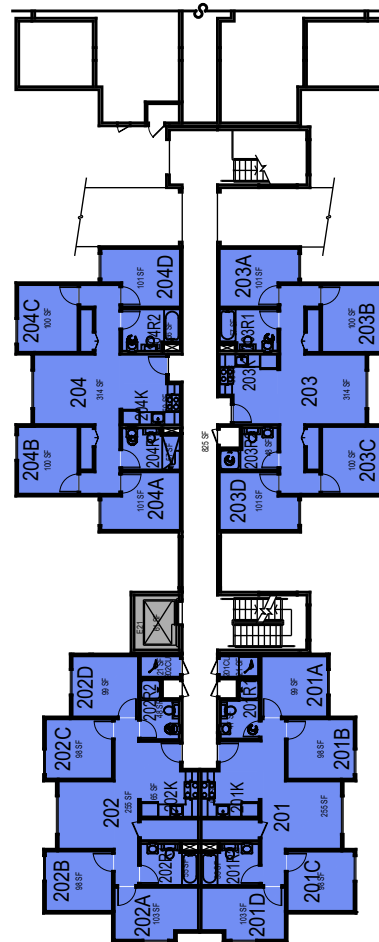

Room Use

March 2022

1" = 30'

Cerro Cabrillo

Level 1

FACILITIES MANAGEMENT AND DEVELOPMENT

Space Data http://afd.calpoly.edu/facilities/spacefacility/space_data.asp

000 UNASSIGN	400 STUDY	800 HEALTH
100 CLASS	500 SPECIAL	900 RESIDENTIAL
200 LAB	600 GENERAL	
300 OFFICE	700 SUPPORT	

Room Use

March 2022

1" = 30'

Cerro Cabrillo

Level 2

FACILITIES MANAGEMENT AND DEVELOPMENT

Space Data http://afd.calpoly.edu/facilities/spacefacility/space_data.asp

000 UNASSIGN	400 STUDY	800 HEALTH
100 CLASS	500 SPECIAL	900 RESIDENTIAL
200 LAB	600 GENERAL	
300 OFFICE	700 SUPPORT	

March 2022

1" = 30'

Room Use

Cerro Cabrillo

Level 3

FACILITIES MANAGEMENT AND DEVELOPMENT

Space Data http://afd.calpoly.edu/facilities/spacefacility/space_data.asp

000 UNASSIGN	400 STUDY	800 HEALTH
100 CLASS	500 SPECIAL	900 RESIDENTIAL
200 LAB	600 GENERAL	
300 OFFICE	700 SUPPORT	

March 2022

1" = 30'

Room Use