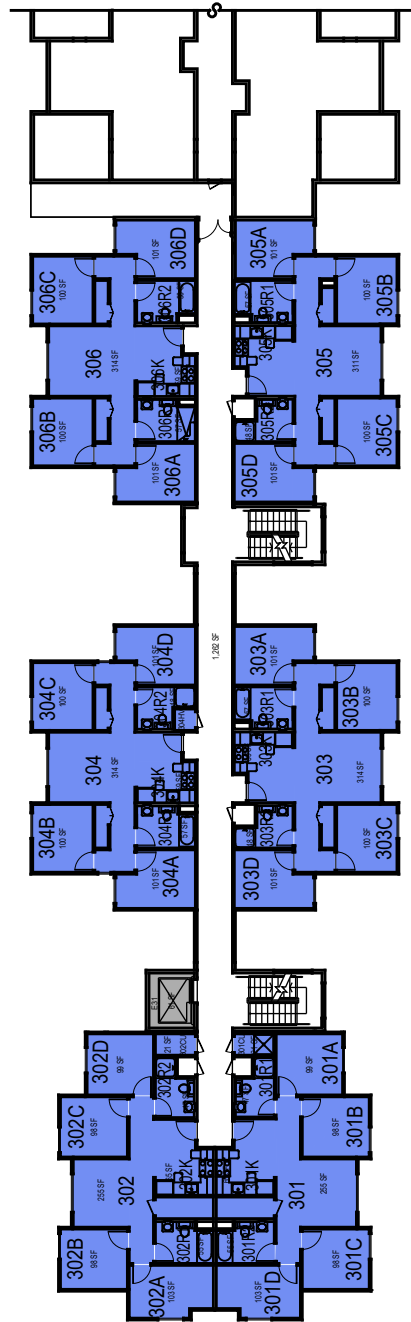

Room Use

March 2022

1" = 30'

Cerro Cabrillo

Level 1

FACILITIES MANAGEMENT AND DEVELOPMENT

Space Data http://afd.calpoly.edu/facilities/spacefacility/space_data.asp

000 UNASSIGN	400 STUDY	800 HEALTH
100 CLASS	500 SPECIAL	900 RESIDENTIAL
200 LAB	600 GENERAL	
300 OFFICE	700 SUPPORT	

Room Use

March 2022

1" = 30'

Cerro Cabrillo

Level 2

FACILITIES MANAGEMENT AND DEVELOPMENT

Space Data http://afd.calpoly.edu/facilities/spacefacility/space_data.asp

000 UNASSIGN	400 STUDY	800 HEALTH
100 CLASS	500 SPECIAL	900 RESIDENTIAL
200 LAB	600 GENERAL	
300 OFFICE	700 SUPPORT	

March 2022

1" = 30'

Room Use

Cerro Cabrillo

Level 3

FACILITIES MANAGEMENT AND DEVELOPMENT

Space Data http://afd.calpoly.edu/facilities/spacefacility/space_data.asp

000 UNASSIGN	400 STUDY	800 HEALTH
100 CLASS	500 SPECIAL	900 RESIDENTIAL
200 LAB	600 GENERAL	
300 OFFICE	700 SUPPORT	

March 2022

1" = 30'

Room Use